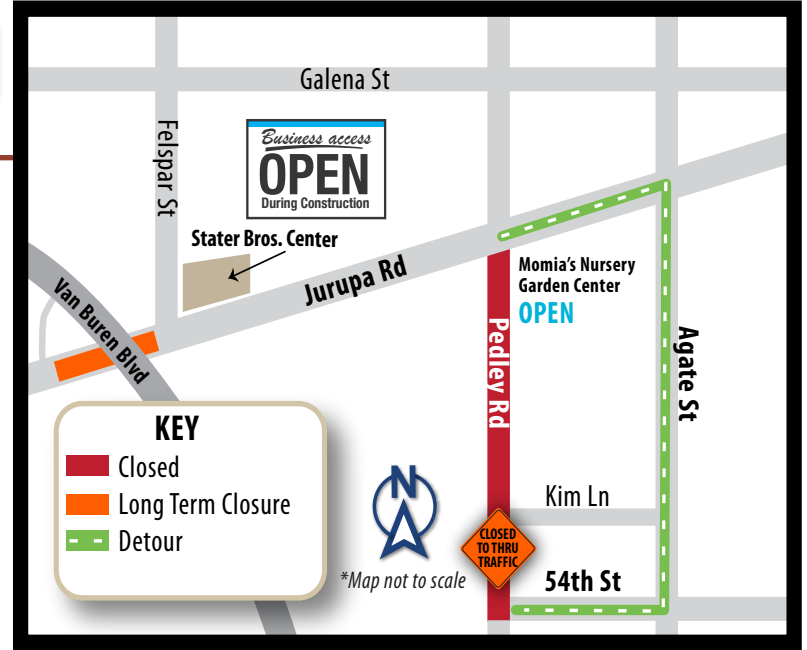

JURUPA ROAD

GRADE SEPARATION

ROAD CLOSURE

Saturday July 8, 2023

2 a.m. to 8 p.m.

TRAFFIC IMPACTS

Pedley Road south of Jurupa Road will be closed to through traffic.

LOCAL ACCESS IS AVAILABLE to residents and customers of the Momia's Nursery.

Please follow the posted detour or use alternate routes.

The closure is necessary for the contractor and UPRR to complete pre-construction work for upcoming intersection work.