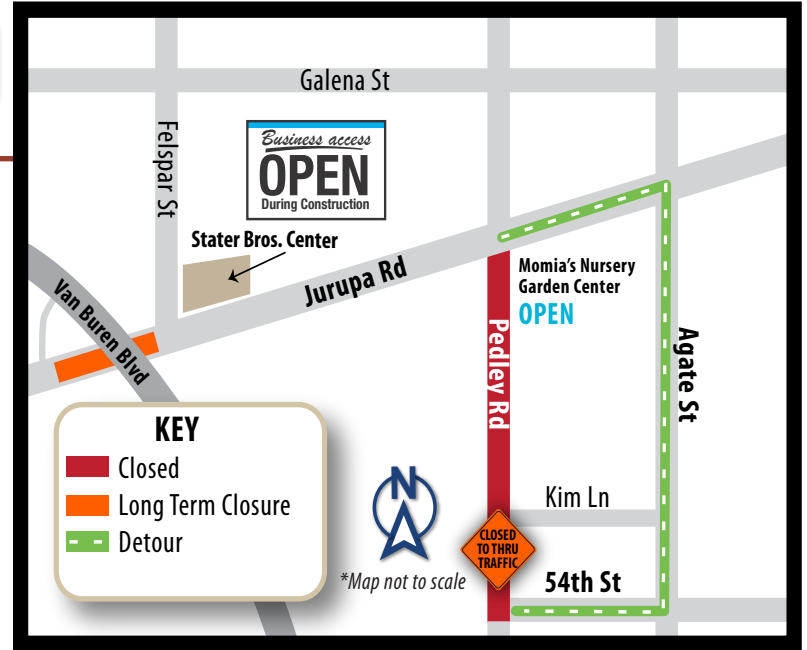

JURUPA ROAD

GRADE SEPARATION

ROAD CLOSURE

Saturday July 8, 2023

3 a.m. to 8 p.m.

TRAFFIC IMPACTS

Pedley Road south of Jurupa Road will be closed to through traffic.

LOCAL ACCESS IS AVAILABLE to residents and customers of the Momia's Nursery.

Please follow the posted detour or use alternate routes.

The closure is necessary for the contractor and UPRR to complete pre-construction work for upcoming intersection work.